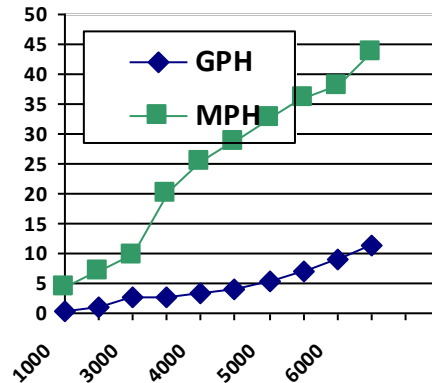

## PERFORMANCE DATA (115)

RPM	MPH	GPH	MPG
1000	4.4	0.3	14.7
2000	7.0	1.1	6.4
3000	9.8	2.7	3.6
3500	20.0	2.8	7.1
4000	25.3	3.5	7.2
4500	28.7	4.1	7.0
5000	32.6	5.5	5.9
5500	35.9	6.9	5.2
6000	38.1	8.9	4.3
Top RPM	43.6	11.4	3.8

Best Cruise MPG

## 175 Sportfish SPECIFICATIONS

Length	17' 5"
Beam	7' 5"
Dry Weight w/o engines (approx)	1,260 lbs
Fuel Capacity	28 gal
Max HP	115 HP

Acceleration 0-20 MPH = 2.5 sec.  
 Acceleration 0-30 MPH = 6.6 sec.