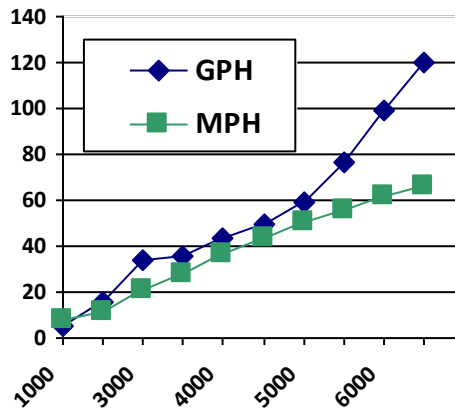

420 LXF

PERFORMANCE DATA (Quad-F350s)

RPM	MPH	GPH	MPG
1000	7.5	5.1	1.5
2000	11.4	15.7	0.7
3000	20.7	33.9	0.6
3500	28.1	35.8	0.8
4000	36.7	43.2	0.8
4500	43.2	49.2	0.9
5000	50.3	59.1	0.9
5500	55.5	76.4	0.7
6000	62.0	99.0	0.6
6400	65.9	120.0	0.5

420 LXF SPECIFICATIONS

Length	42' 0"
Beam	13' 1"
Dry Weight w/o engines (approx)	15,800 lbs
Fuel Capacity	500 gal
Max HP	1675 HP

Acceleration 0-20 MPH = 5.7 sec.
 Acceleration 0-30 MPH = 10 sec.
 Top Speed (MPH @ RPM) = 65.9 @ 6400

MERCURY POWER

Outboard Model	Quad-Merc Verado JPO
Revolution 4 SS Prop	21p

Best Cruise MPG

TEST CONDITIONS

Test Personnel	3
Air Temp (°F)	90°
Test Date	9.4.15

** Test weight includes 1/2 tank of fuel, six batteries,opt SeaKeeper Gyro, safety & test equip.

Speed data gathered w/ GPS.