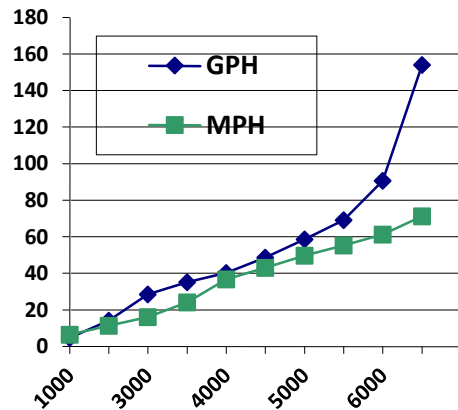

420 LXF

PERFORMANCE DATA (Quad-400s)

RPM	MPH	GPH	MPG
1000	6.5	4.8	1.4
2000	11.4	14.2	0.8
3000	16.1	28.6	0.6
3500	24.1	35.1	0.7
4000	36.8	40.2	0.9
4500	43.1	48.7	0.9
5000	49.7	58.6	0.8
5500	55.3	69.2	0.8
6000	61.3	90.6	0.7
TOP RPM	71.3	154.0	0.5

420 LXF SPECIFICATIONS

Length	42' 0"
Beam	13' 1"
Dry Weight w/o engines (approx)	15,800 lbs
Fuel Capacity	500 gal
Max HP	1675 HP

Acceleration 0-20 MPH = 4.5 sec.
 Acceleration 0-30 MPH = 7.5 sec.
 Top Speed (MPH) = 71.3

MERCURY POWER

Outboard Model	Quad-Merc Verado JPO
Revolution 4 SS Prop	21p

Best Cruise MPG

TEST CONDITIONS

Test Personnel	2
Air Temp (°F)	45°
Test Date	2.10.16

** Test weight includes 1/2 tank of fuel, six batteries, opt SeaKeeper Gyro, safety & test equip.

Speed data gathered w/ GPS.